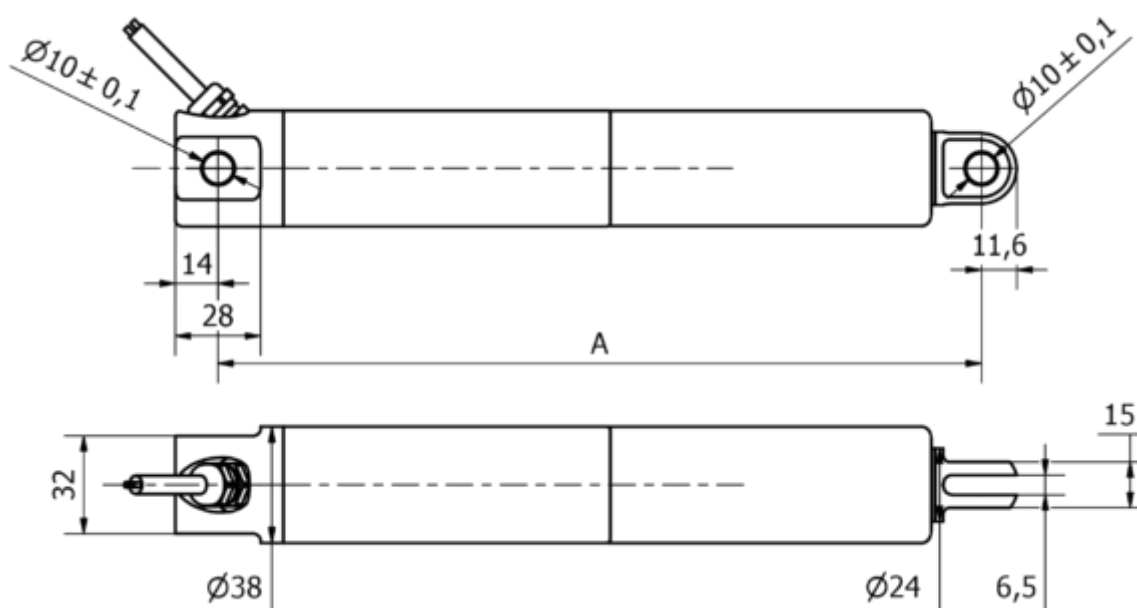

Data Sheet

Article number: 8S38220004003KCNLSN0

Description: KLEEl ine38, 200mm, 400N, 14 mm/s, Stainless steel, IP69K
24 VDC, 3 m. Cable, Limit Switch, Clevis

Measures

A	= 200 + slaglængde/stroke
Cable length	= 3 m
Load speed mm/s	= 14 mm/s
Option	= Limit switch
Stroke (mm)	= 200
Voltage	= 24 V